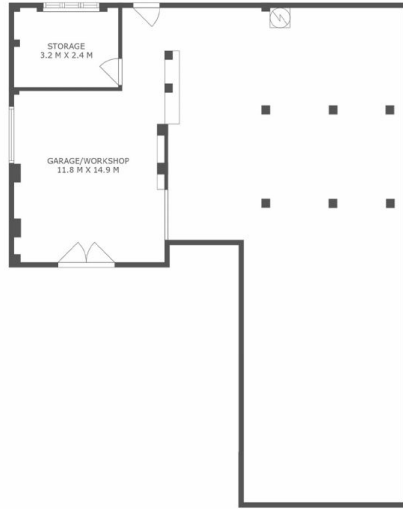

[For full version visit the website](https://www.lennardmclure.com.au)

Type : House
Building Size : 133 sqm
Land Size : 764 sqm
View : <https://www.lennardmclure.com.au/sale/tas/hobart-southern/moonah/residential/house/8118896>

John Lennard
6169 2555

17 Camden Crescent, Moonah

Total approx. floor area: 137m²

Areas and dimensions are approximate and therefore this floor plan should only be used for illustrative purposes.

Real Estate Marketing by nextcreative.com.au